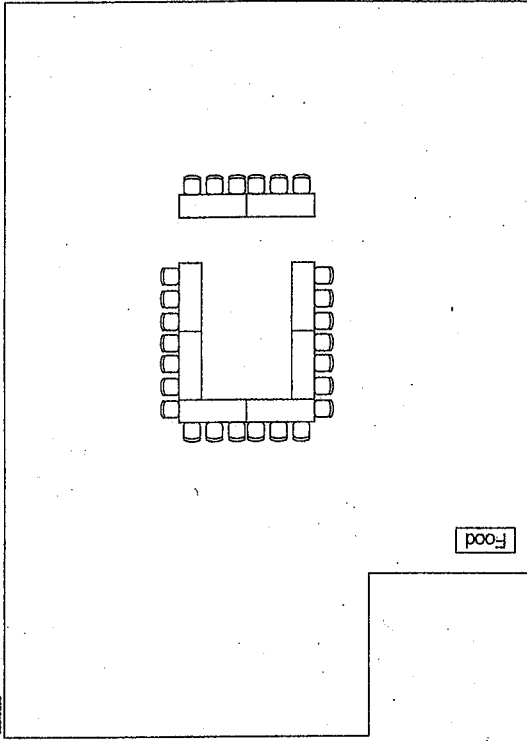

SET-UP II: U Shape (26 people w/ head table)