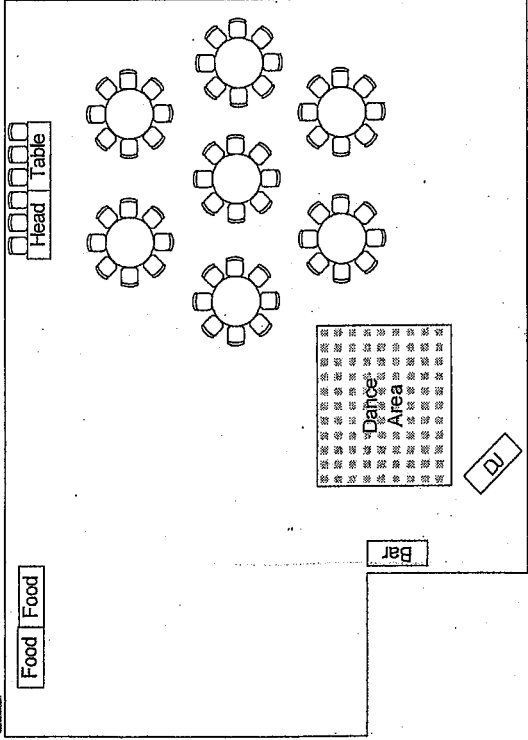

SET-UP III: 62 people with head table