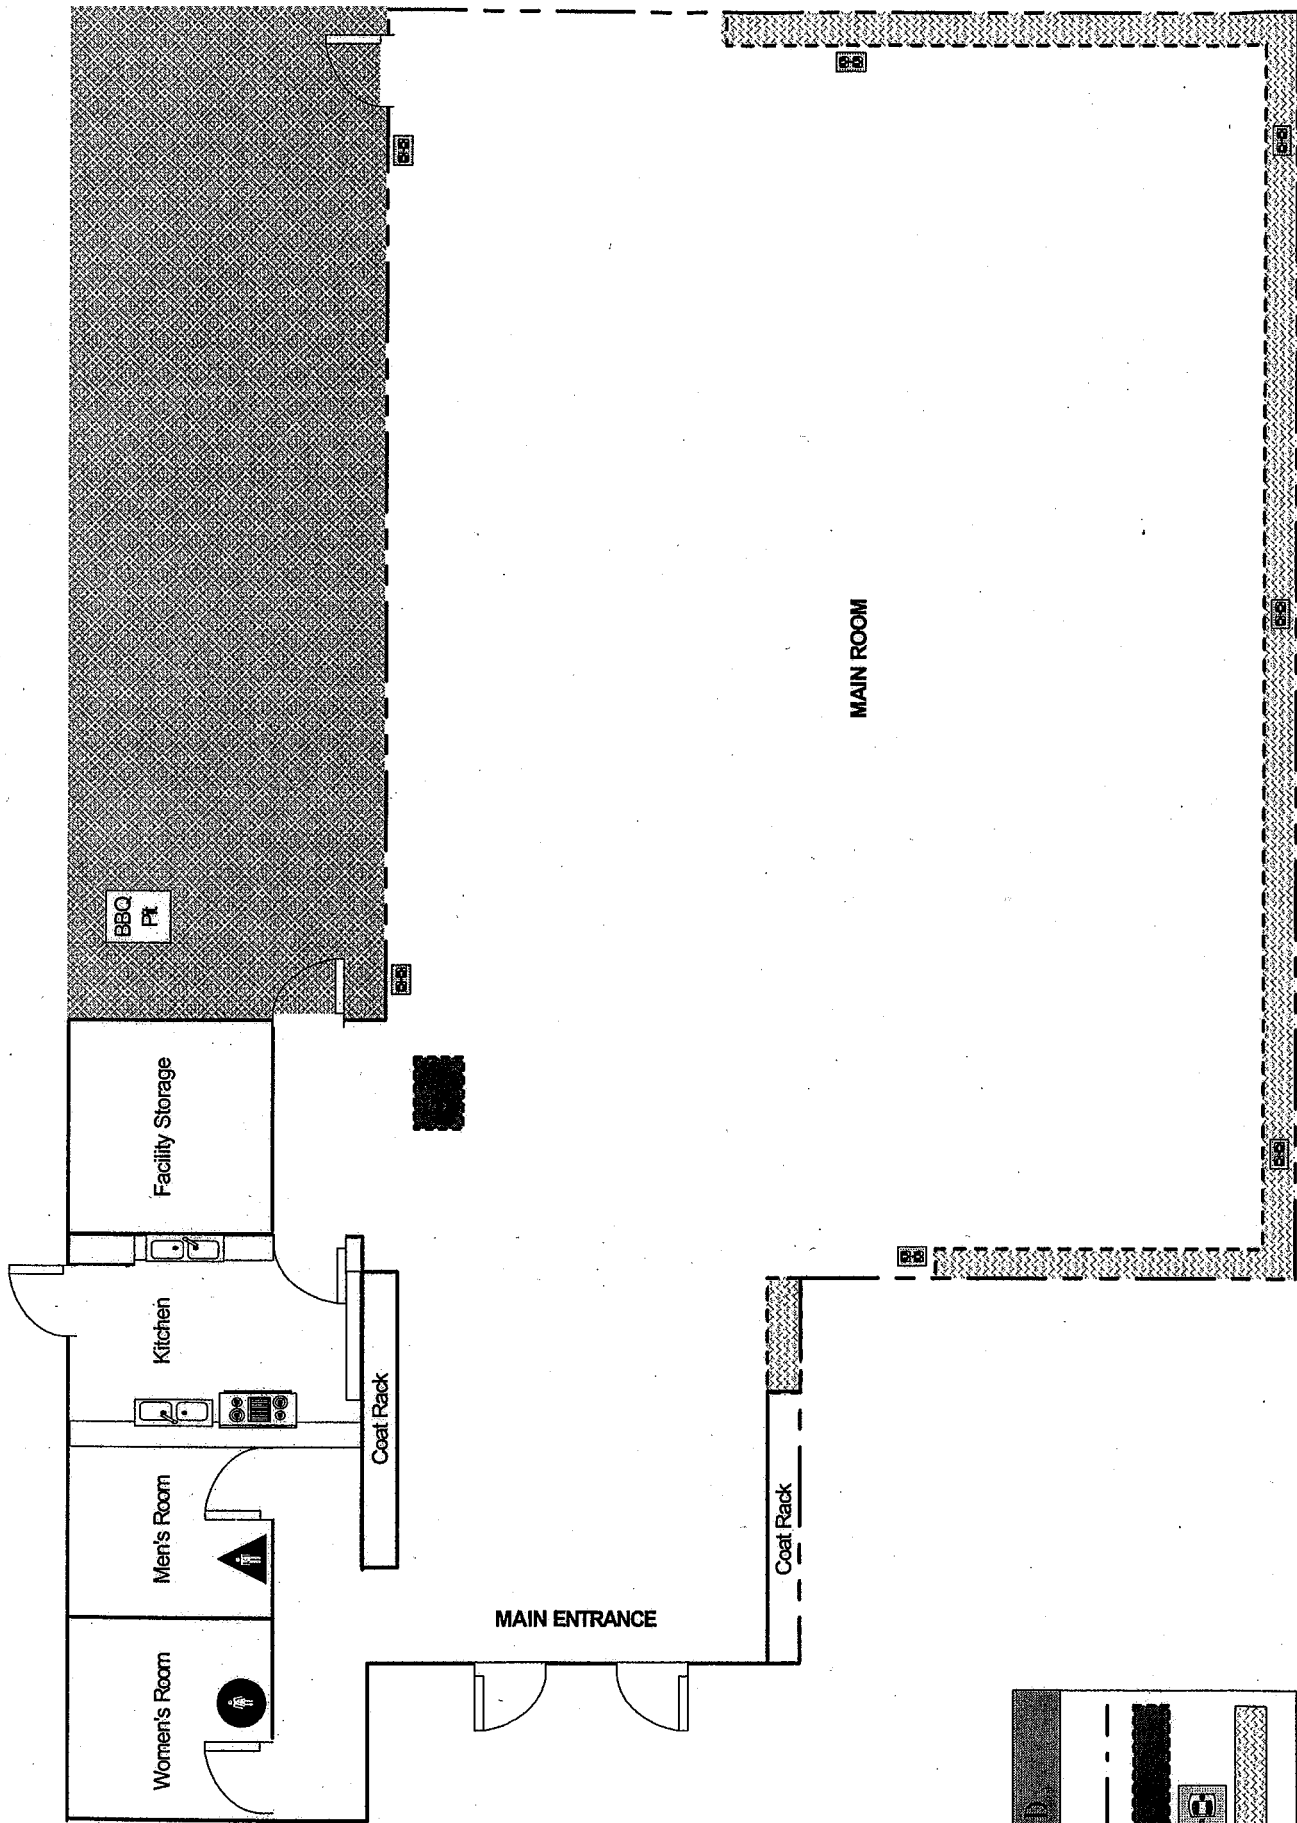

FACILITY OVERVIEW: LEONA LODGE

4444 Mountain Blvd, Oakland, CA 94619

LEGEND	
Windows	
Post/Barrier	
Power Outlet	
Bench	