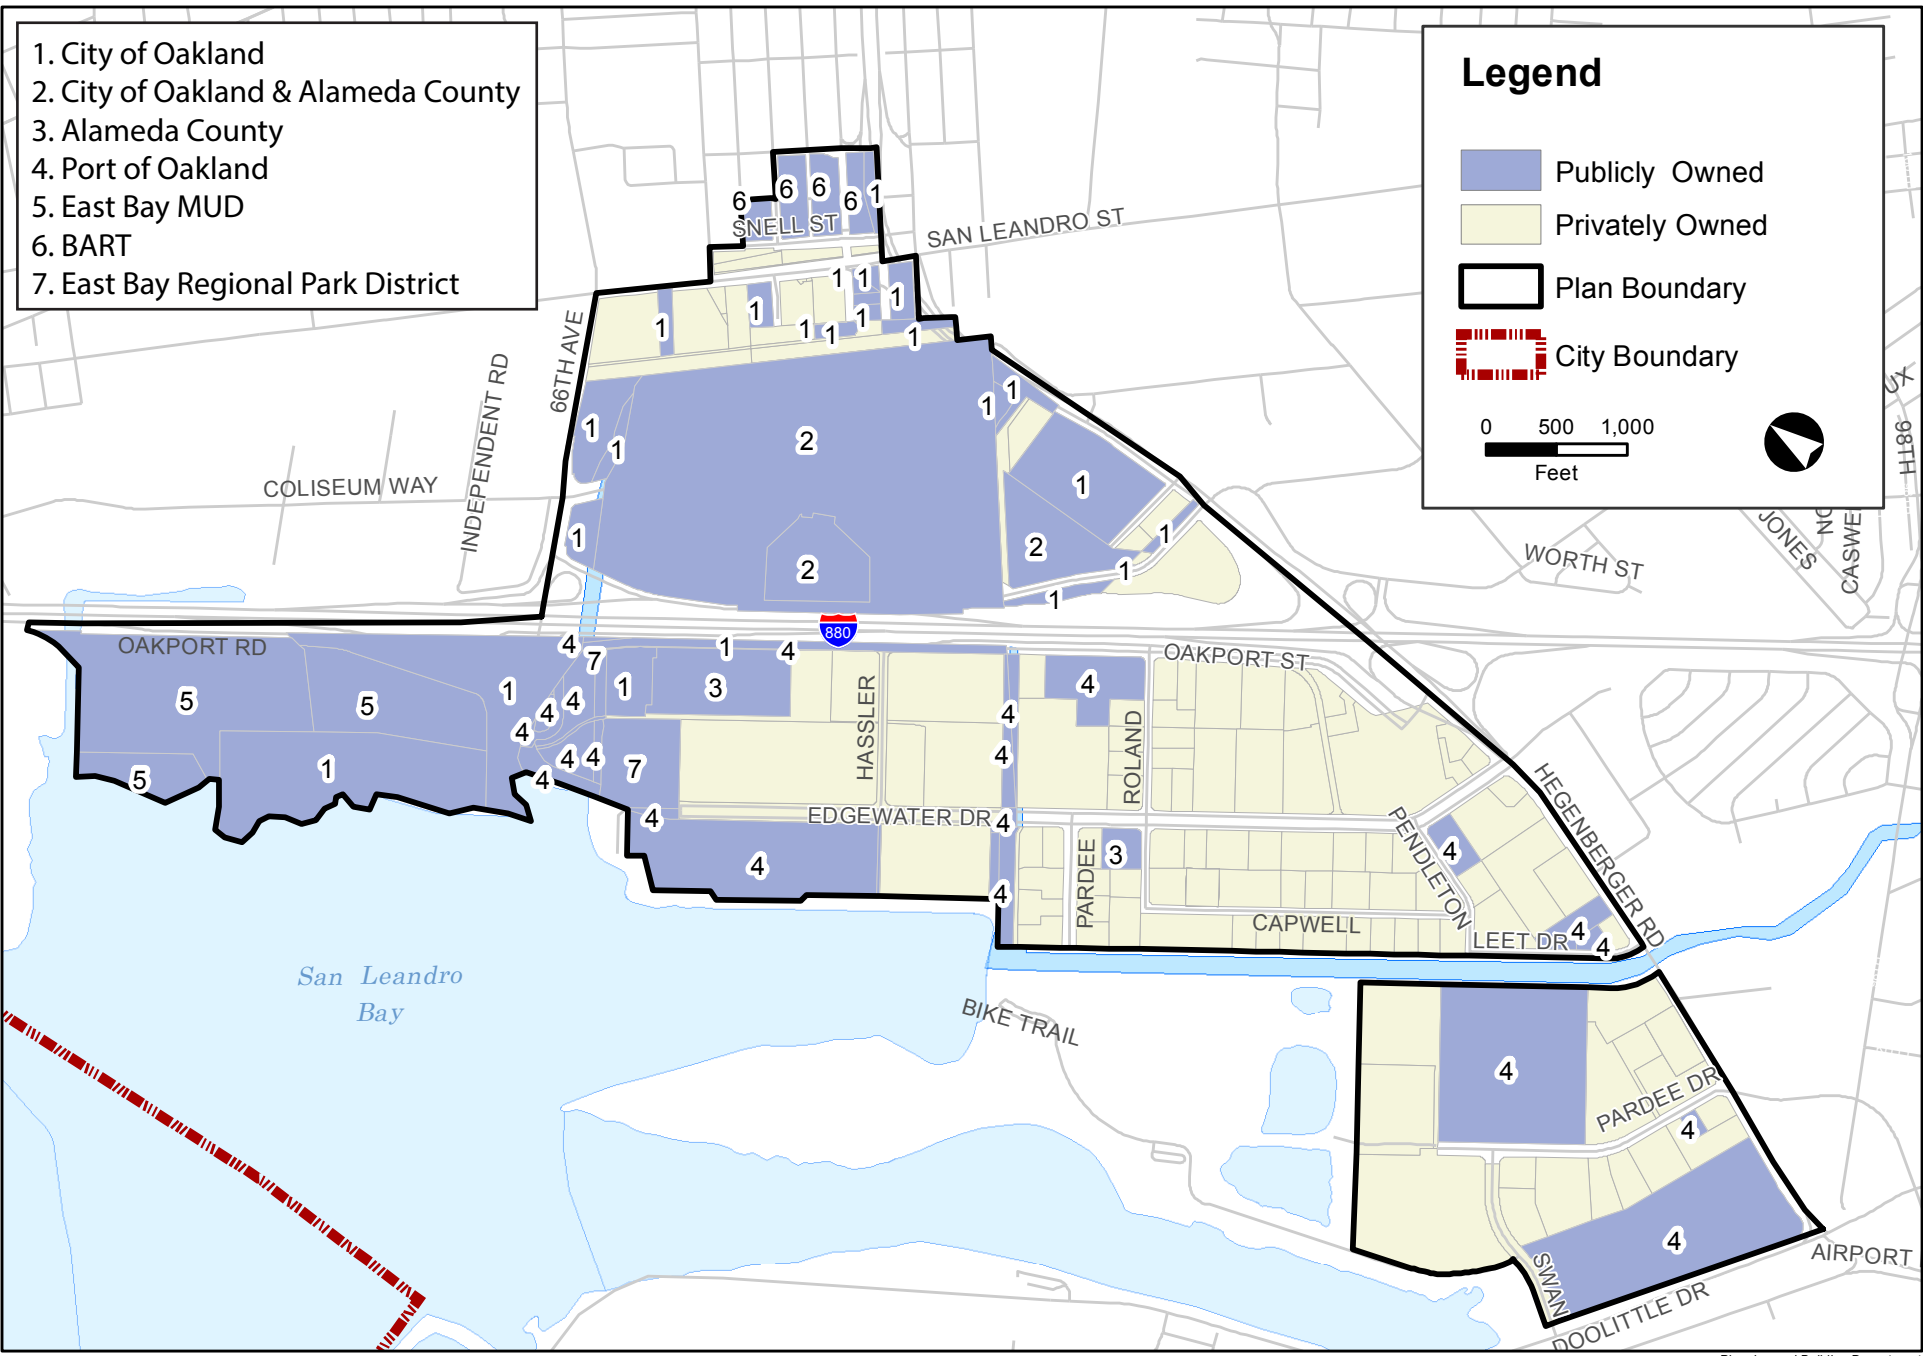

- 1. City of Oakland
- 2. City of Oakland & Alameda County
- 3. Alameda County
- 4. Port of Oakland
- 5. East Bay MUD
- 6. BART
- 7. East Bay Regional Park District

Legend

- Publicly Owned
- Privately Owned
- Plan Boundary
- City Boundary

0 500 1,000
Feet

COLISEUM AREA SPECIFIC PLAN

Publicly-owned land