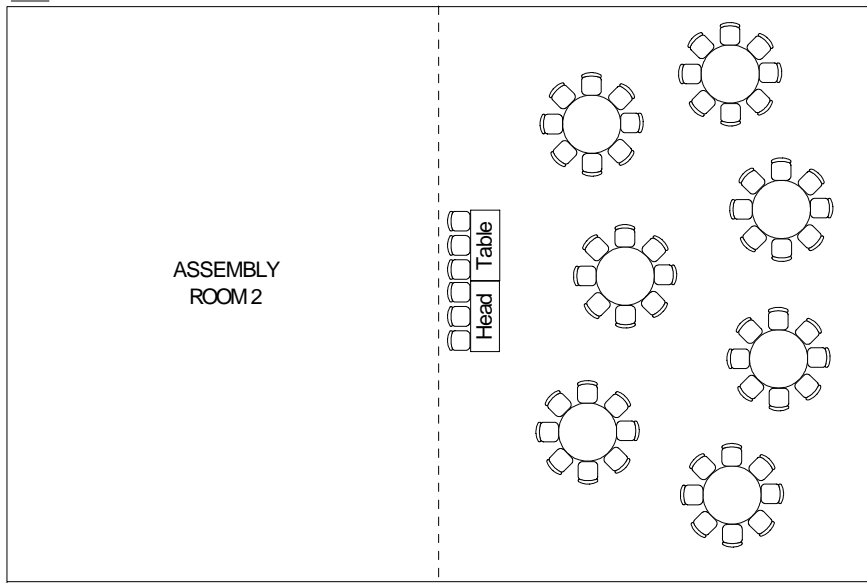

SAMPLE SETUPS: JOAQUIN MILLER

3594 Sanborn Dr, Oakland, CA 94602

SET-UP I: 62 people with head table

SET-UP II: Theatre-style (100 people max)

SET-UP III: 64 people

SET-UP IV: Banquet-style (150 people with head table)