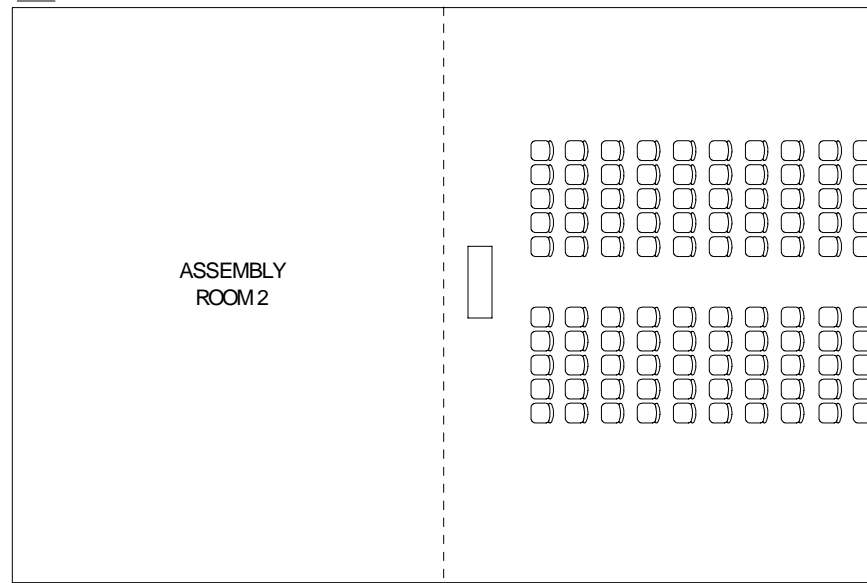

SAMPLE SETUPS: JOAQUIN MILLER

3594 Sanborn Dr, Oakland, CA 94602

SET-UP I: 62 people with head table

SET-UP II: Theatre-style (100 people max)

SET-UP III: 64 people

SET-UP IV: Banquet-style (150 people with head table)