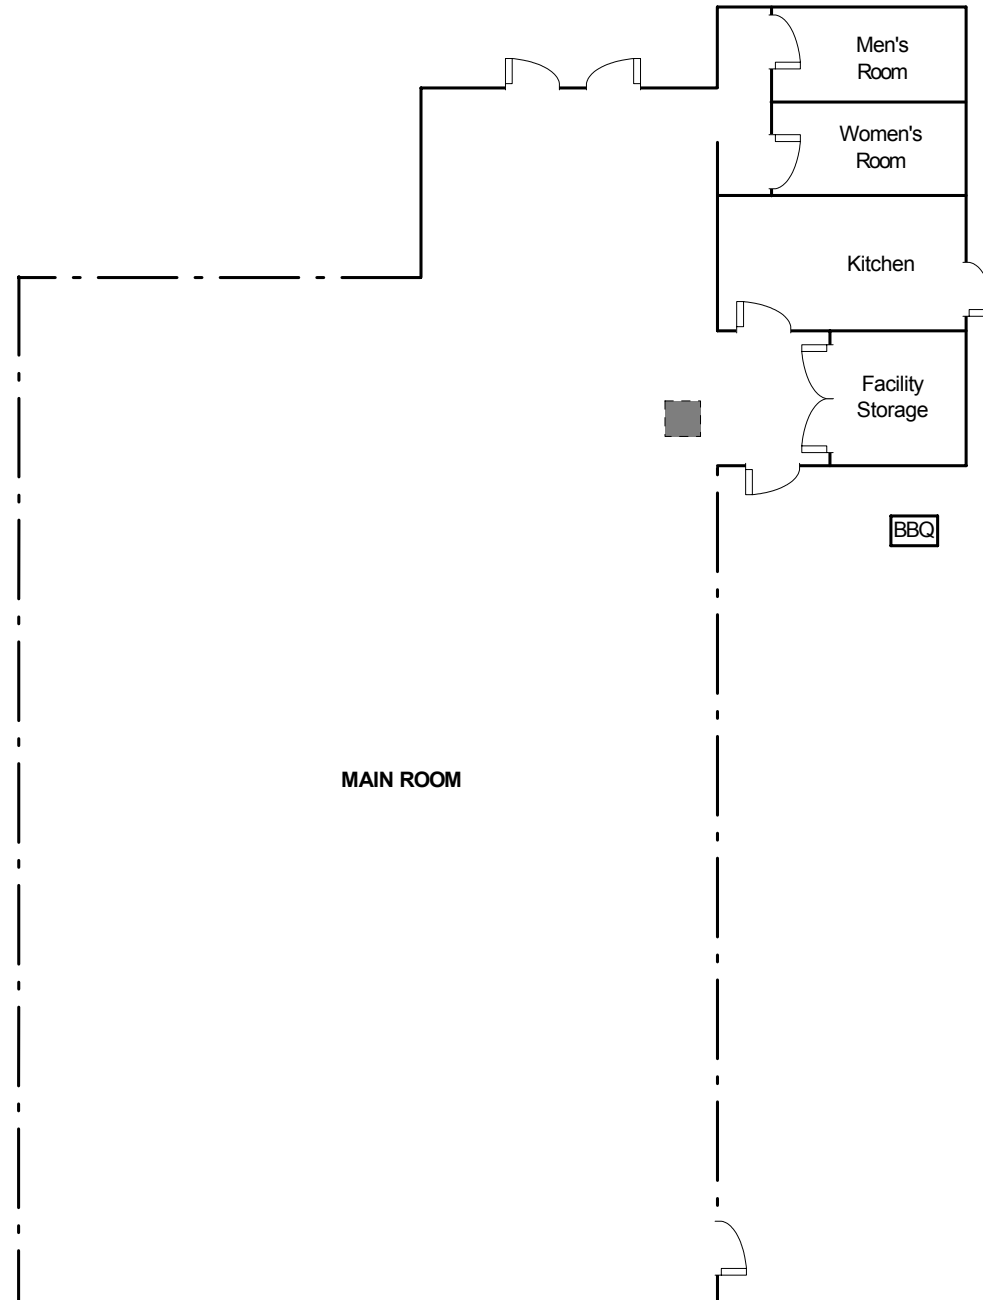

FACILITY SETUP

Leona Lodge, 4444 Mountain Blvd, Oakland, CA 94619

Located at the top of a wooded knoll, Leona Lodge contains a medium-sized banquet room with hardwood floors. It has a large, outdoor barbecue pit and kitchen facilities. A serene location, the lodge is ideal for private parties and special events.

UNIQUE AMENITIES

- Tranquil Setting in Wooded Area
- Bench Seating around Main room
- Outdoor Barbecue Pit

RENTAL AREA AND ROOM CAPACITY*

- 150 Theatre
- 212 Standing
- 100 Banquet

*The rental area includes the kitchen and outdoor barbeque area.