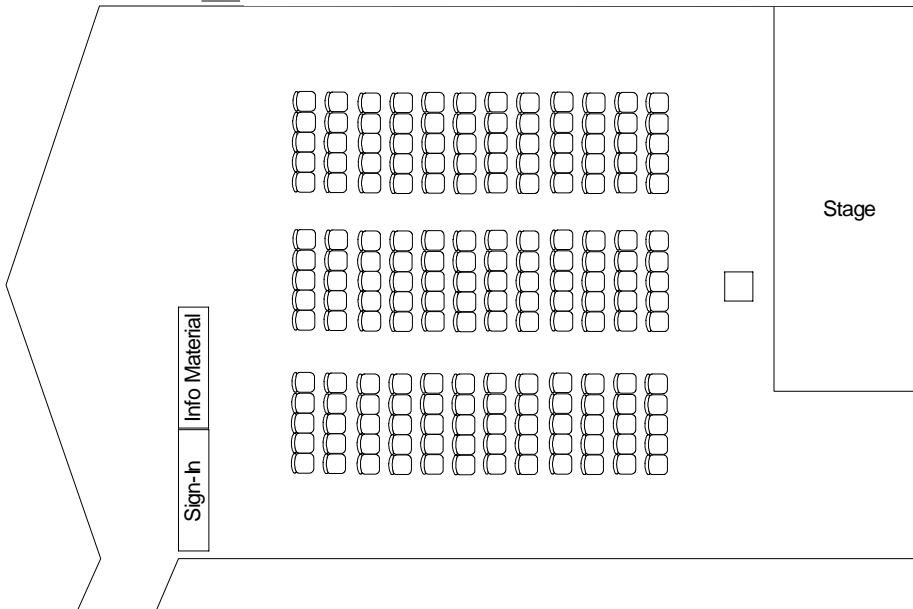

SAMPLE SETUPS: GARDEN CENTER (EBELL ROOM)

inside Lakeside Park, 666 Bellevue Ave, Oakland, CA 94610

SET-UP I: 126 People with head table

SET-UP II: Banquet-style (134 people with head table)

SET-UP III: Theatre-style (175 people max)

SET-UP IV: 138 people with head table

Please Note:

This is only a sample of setups, actual setups may vary. Due to limited available furniture (chairs, tables, podium), we may or may not be able to accommodate requested event capacity.