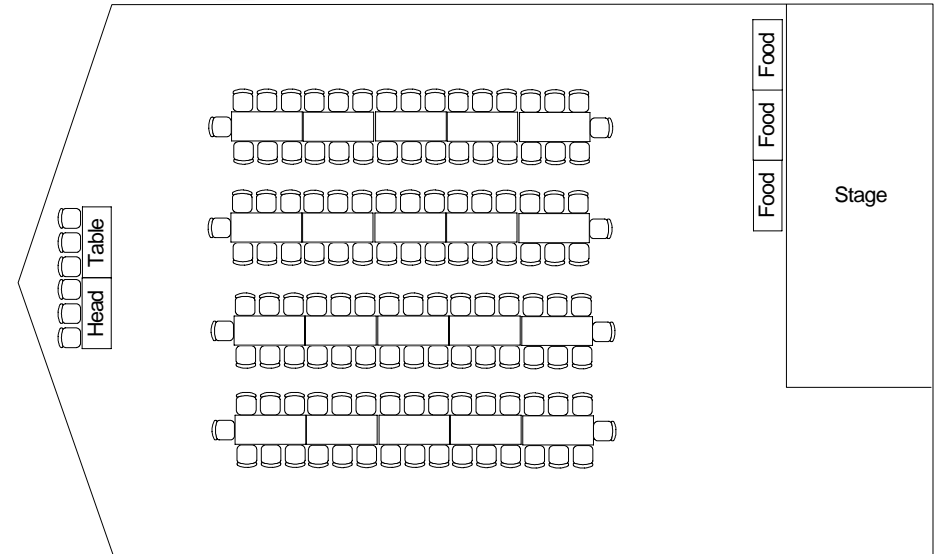

SAMPLE SETUPS: GARDEN CENTER (EBELL ROOM)

inside Lakeside Park, 666 Bellevue Ave, Oakland, CA 94610

SET-UP I: 126 People with head table

SET-UP II: Banquet-style (134 people with head table)

SET-UP III: Theatre-style (175 people max)

SET-UP IV: 138 people with head table

Please Note:

This is only a sample of setups, actual setups may vary. Due to limited available furniture (chairs, tables, podium), we may or may not be able to accommodate requested event capacity.