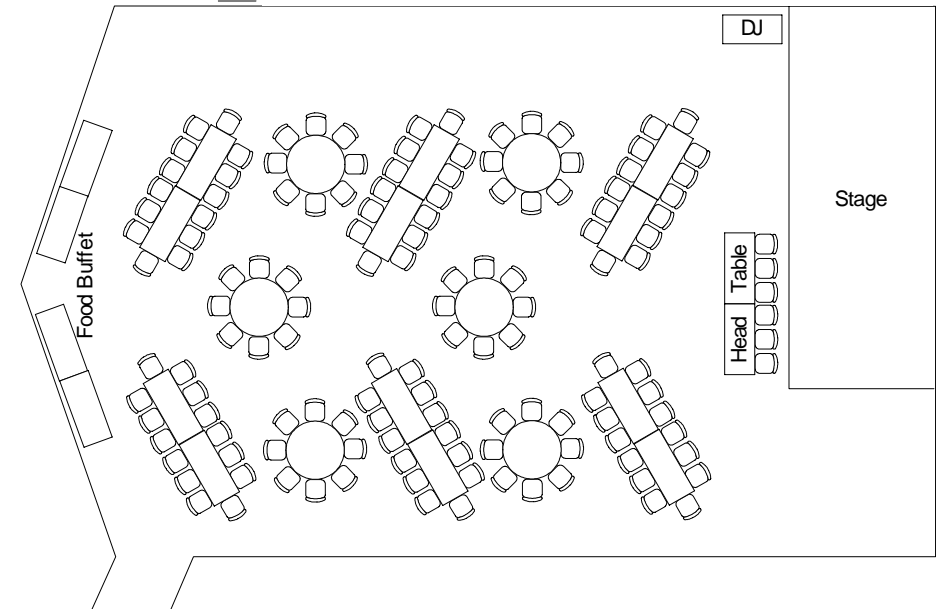

SAMPLE SETUPS: GARDEN CENTER (EBELL ROOM)

inside Lakeside Park, 666 Bellevue Ave, Oakland, CA 94610

SET-UP I: 126 People with head table

SET-UP II: Banquet-style (134 people with head table)

SET-UP III: Theatre-style (175 people max)

SET-UP IV: 138 people with head table

Please Note:

This is only a sample of setups, actual setups may vary. Due to limited available furniture (chairs, tables, podium), we may or may not be able to accommodate requested event capacity.