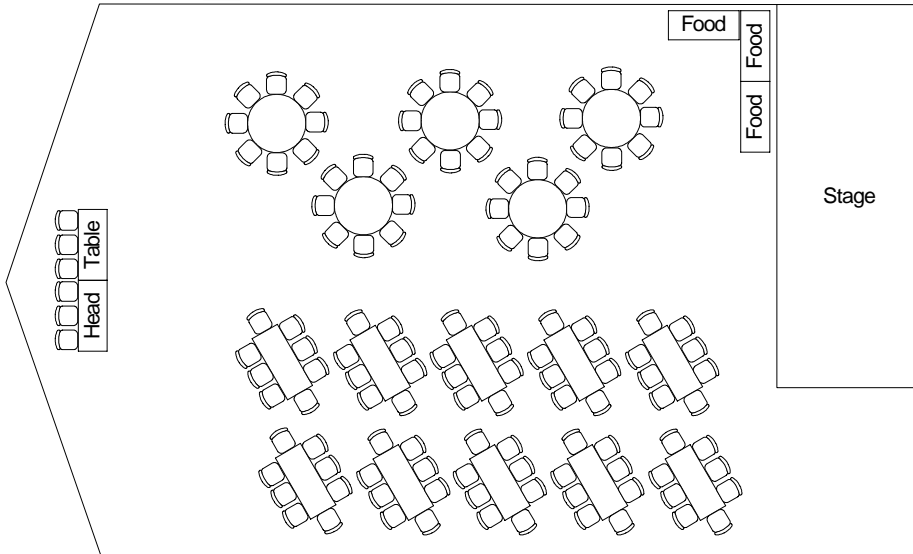

SAMPLE SETUPS: GARDEN CENTER (EBELL ROOM)

inside Lakeside Park, 666 Bellevue Ave, Oakland, CA 94610

SET-UP I: 126 People with head table

SET-UP II: Banquet-style (134 people with head table)

SET-UP III: Theatre-style (175 people max)

SET-UP IV: 138 people with head table

Please Note:

This is only a sample of setups, actual setups may vary. Due to limited available furniture (chairs, tables, podium), we may or may not be able to accommodate requested event capacity.