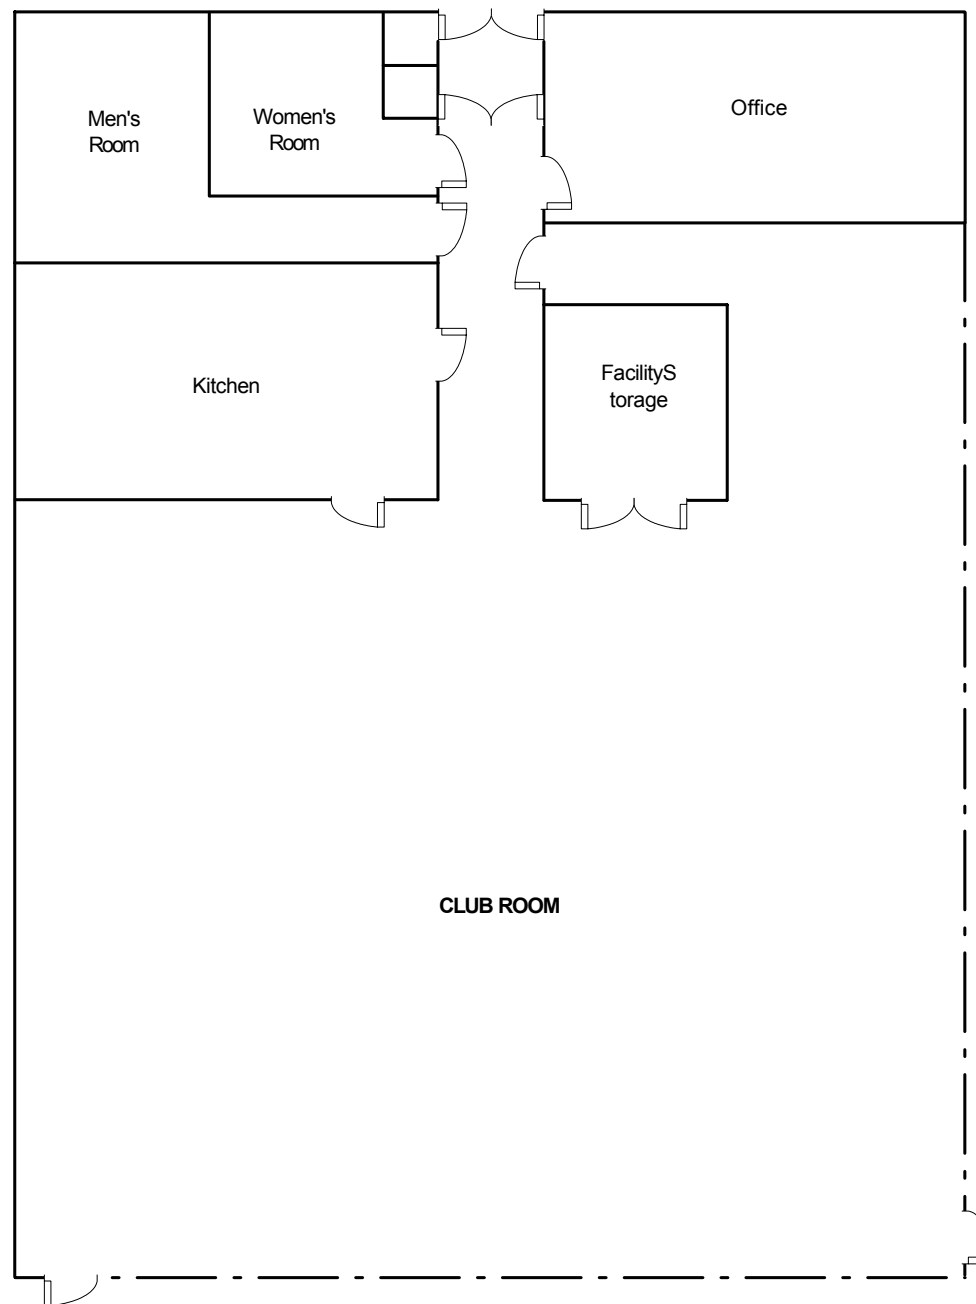

FACILITY SETUP: LAKE MERRITT SAILBOAT HOUSE

inside Lakeside Park, 568 Bellevue Ave, Oakland, CA 94610

The Lake Merritt Sailboat House features a main room with floor-to-ceiling windows, which lends a pleasant setting for special occasions. The Sailboat House rests on Oakland's Lake Merritt surrounded by a "Necklace of Lights." The Sailboat House also includes a spacious outdoor balcony with a sweeping view of Lake Merritt.

UNIQUE AMENITIES

- Surrounding Balcony
- Panoramic Views of Lake Merritt
- Floor-to-ceiling Windows throughout Clubroom
- Kitchen with Commercial Coffeemaker

RENTAL AREA AND ROOM CAPACITY*

- 150 Theatre
- 225 Standing
- 125 Banquet

*The rental area includes the kitchen and balcony.

NAME: _____

PHONE NO: _____

EVENT DATE: _____

EVENT TIME: _____ **to:** _____

Please note that available rental furniture may not be able to accommodate event capacity. No facility furniture permitted on outside area. Customers are responsible for all additional rental needs.

PLEASE RETURN THIS SET-UP SHEET NO LATER THAN _____.