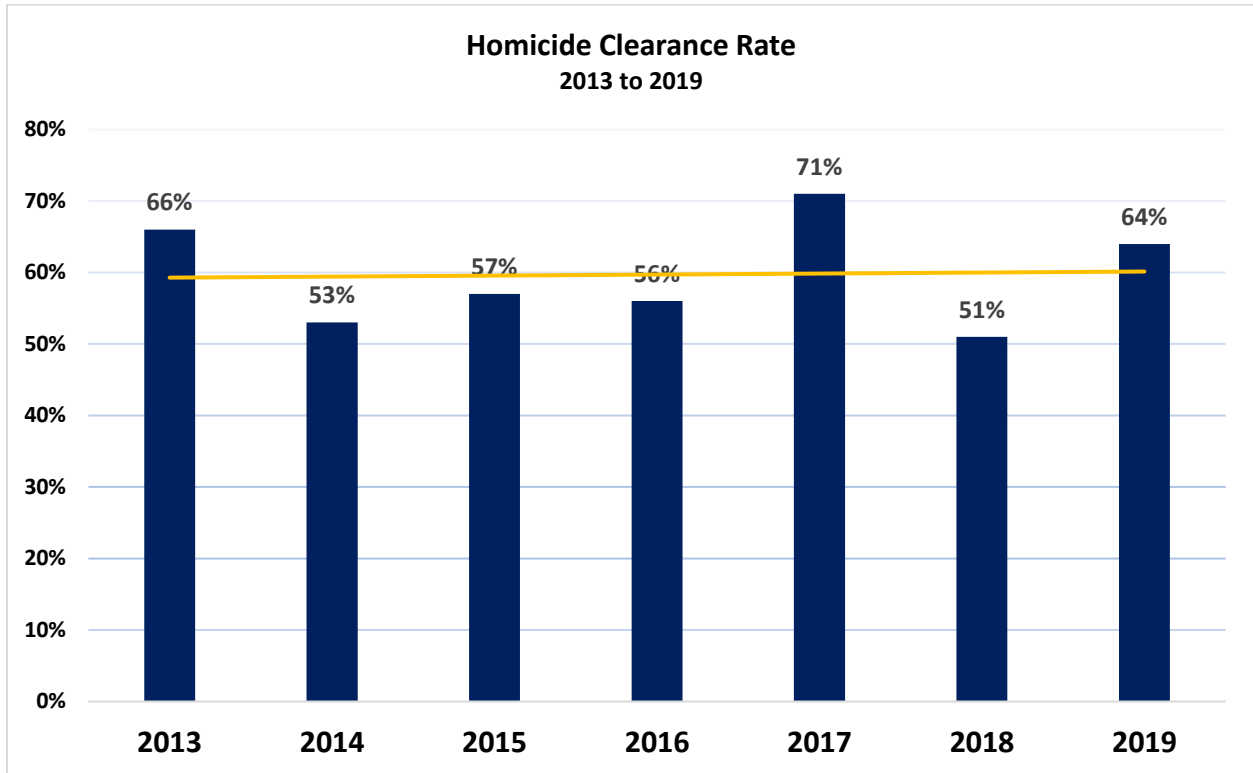

Homicide's clearance rates for the last seven years

1. 2013 – 66%
2. 2014 – 53%
3. 2015 – 57%
4. 2016 – 56%
5. 2017 – 71%
6. 2018 – 51%
7. 2019 – 64%
8. 2020 currently: 53%