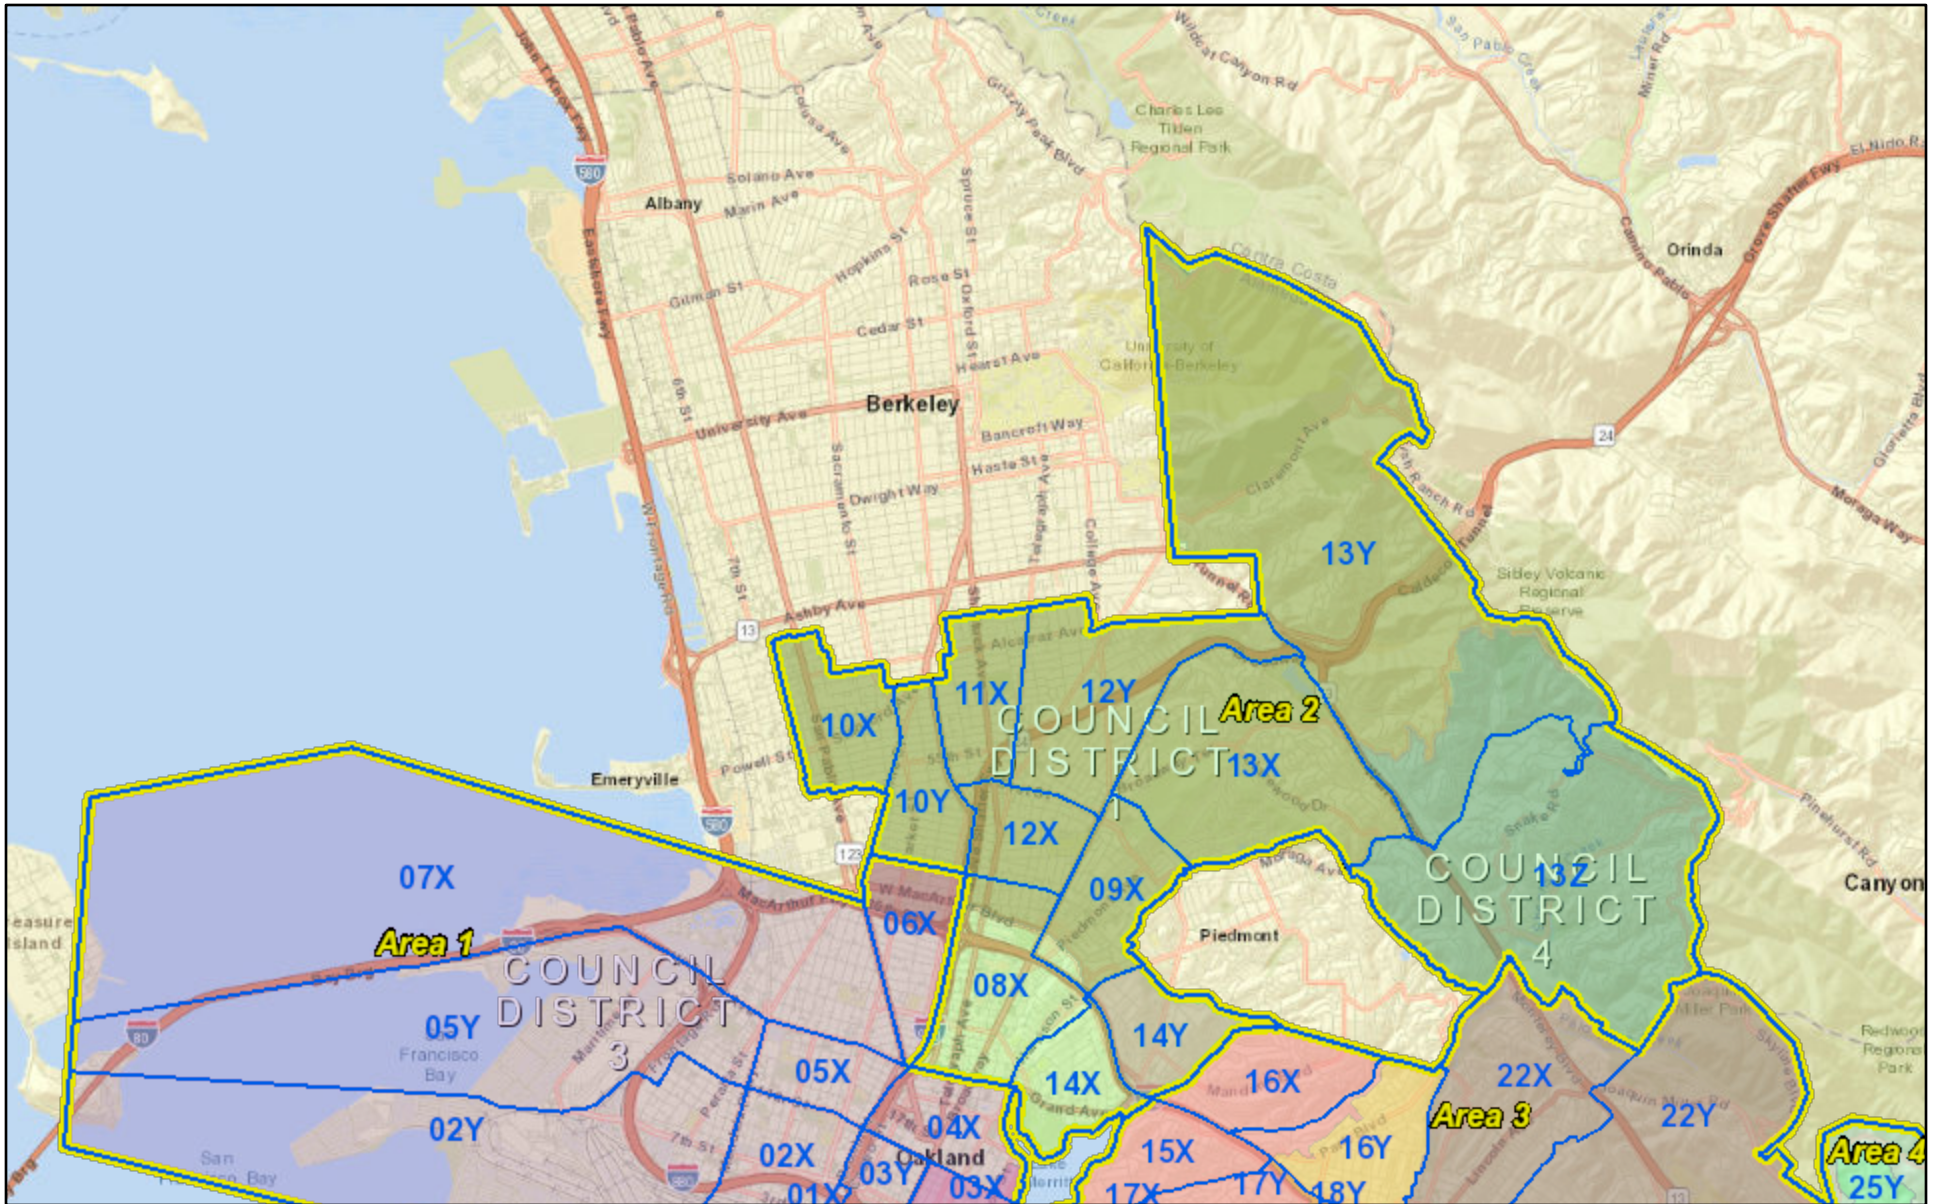

# Oakland Council Districts & Police Beats, Districts

August 13, 2021

1:93,515

Bureau of Land Management, Esri, HERE, Garmin, INCREMENT P, NGA,

OaklandGIS