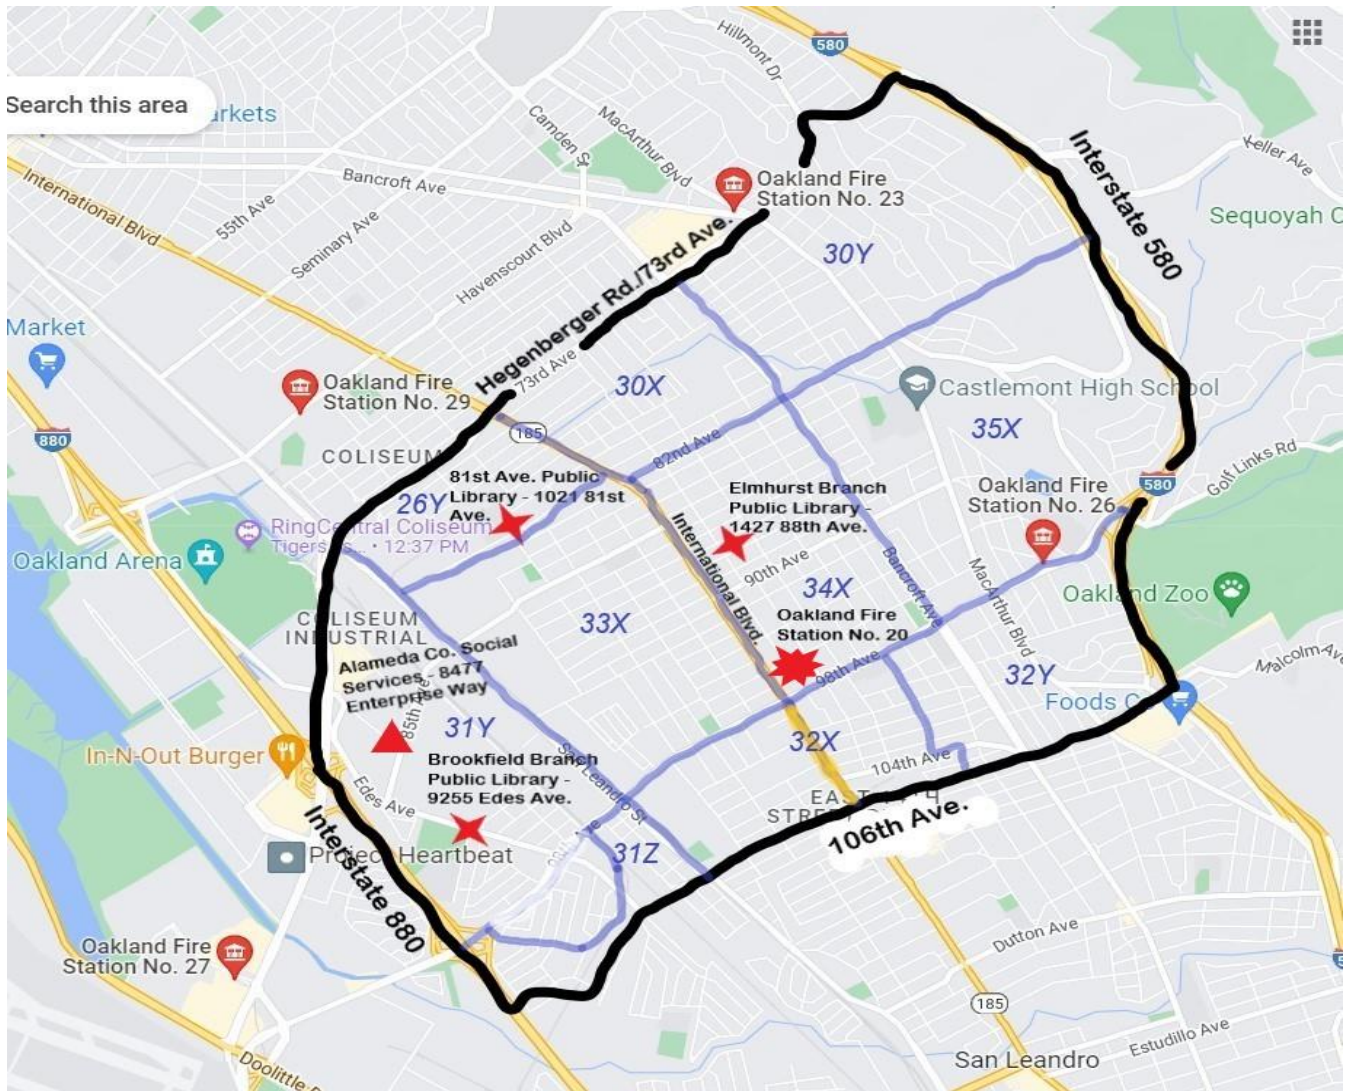

MACRO 2 Zone – Deep East Oakland

- Oakland Police Dept. beat numbers & zone outlines are in BLUE -

Zone Direct Fire Dept.'s -

- Fire Station No. 20 : 1401 98th Ave. Oakland, Ca 94603 (98th Ave. & Int'l Blvd.)
- Fire Station No. 26 : 2611 98th Ave. Oakland, Ca 94603 (98th Ave. & Burr St.)

Zone Adjacent Fire Dept.'s -

- Fire Station No. 23 : 7100 Foothill Blvd. Oakland, Ca 94605 (Foothill near MacArthur merge)
- Fire Station No. 27 : 8501 Pardee Dr. Oakland, Ca 94621 (Pardee & 73rd Ave.)
- Fire Station No. 29 : 1016 66th Ave. Oakland, Ca 94621 (66th Ave. Near Lion Way)

Zone Direct Public Libraries -

- Elmhurst Branch : 1427 88th Ave. Oakland, Ca 94621 (88th Ave & Int'l Blvd.)
- 81st Ave. Branch : 1021 81st Ave. Oakland, Ca 94621 (81st Ave. & Rudsdale St.)
- Brookfield Branch : 9255 Edes Ave. Oakland, Ca 94603 (Edes & Jones Ave.)

Zone Direct Social Service Office - Alameda County Social Service Office : 8477 Enterprise Way Oakland, Ca 94621 (Enterprise Way & 85th Ave.)