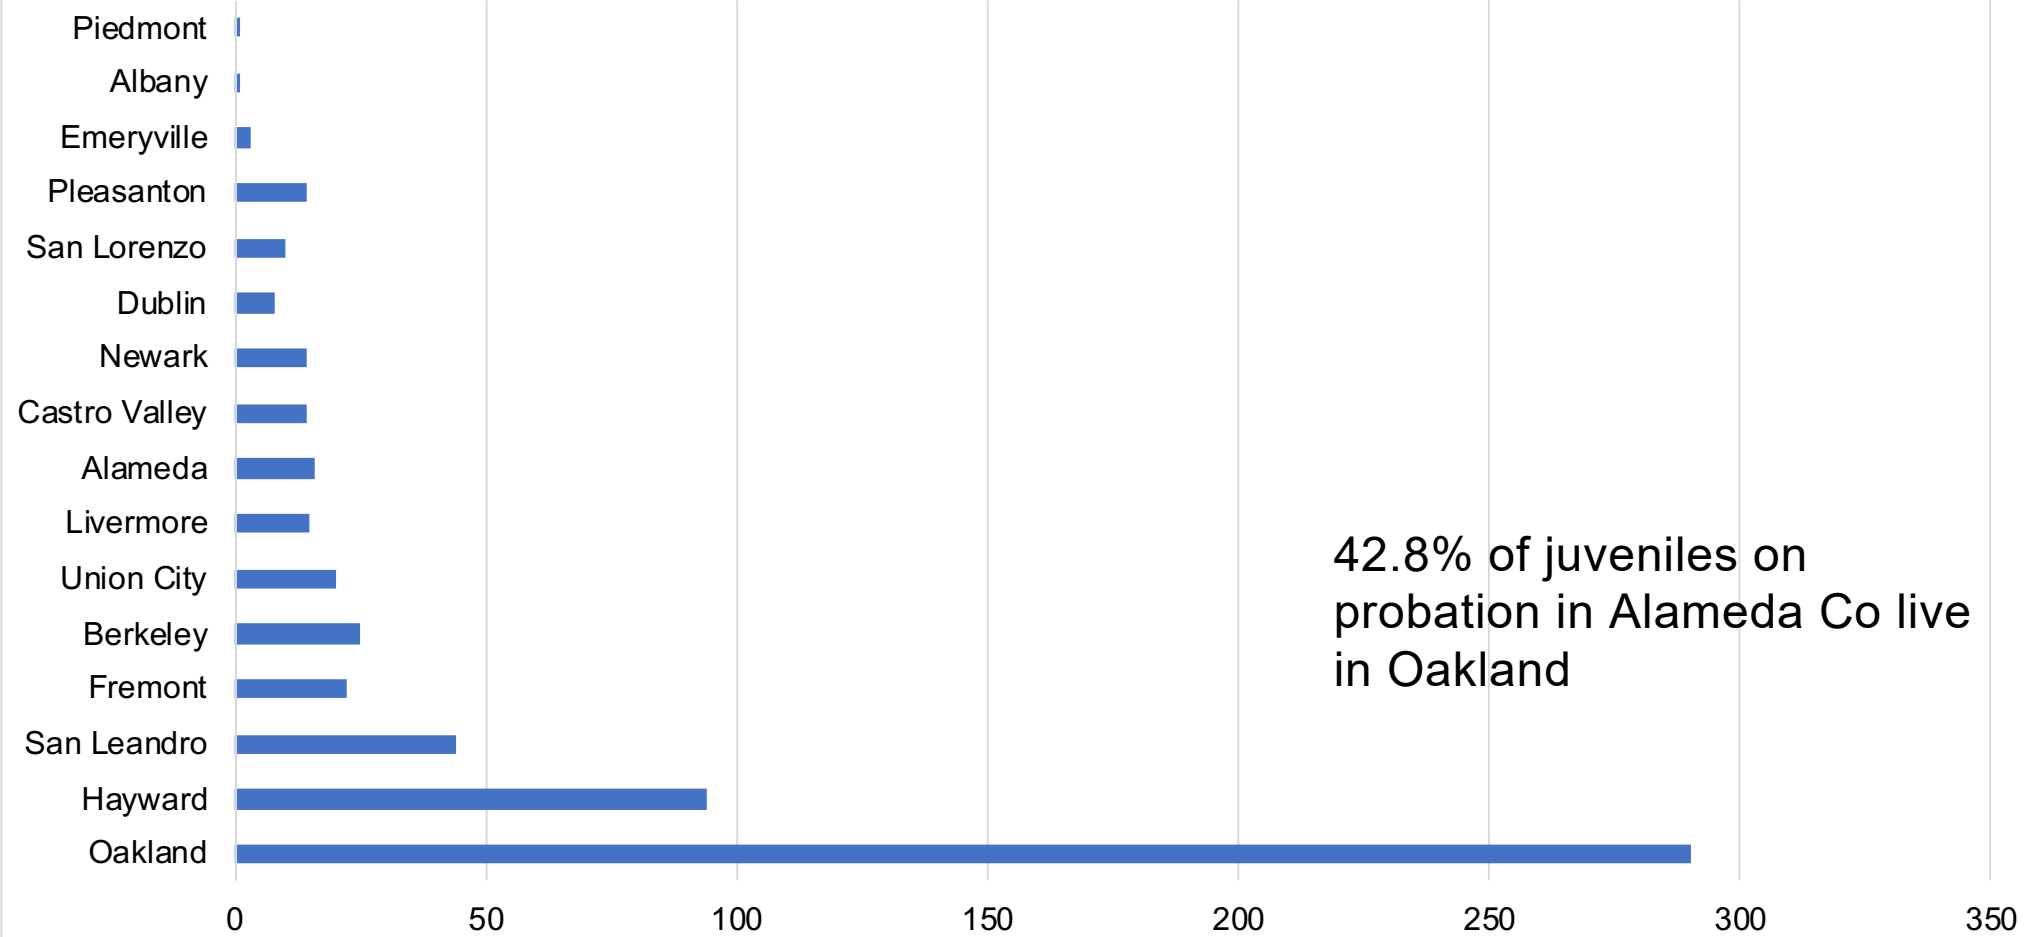

# Juvenile Probationers by City 2020 Q3 YTD

42.8% of juveniles on probation in Alameda Co live in Oakland