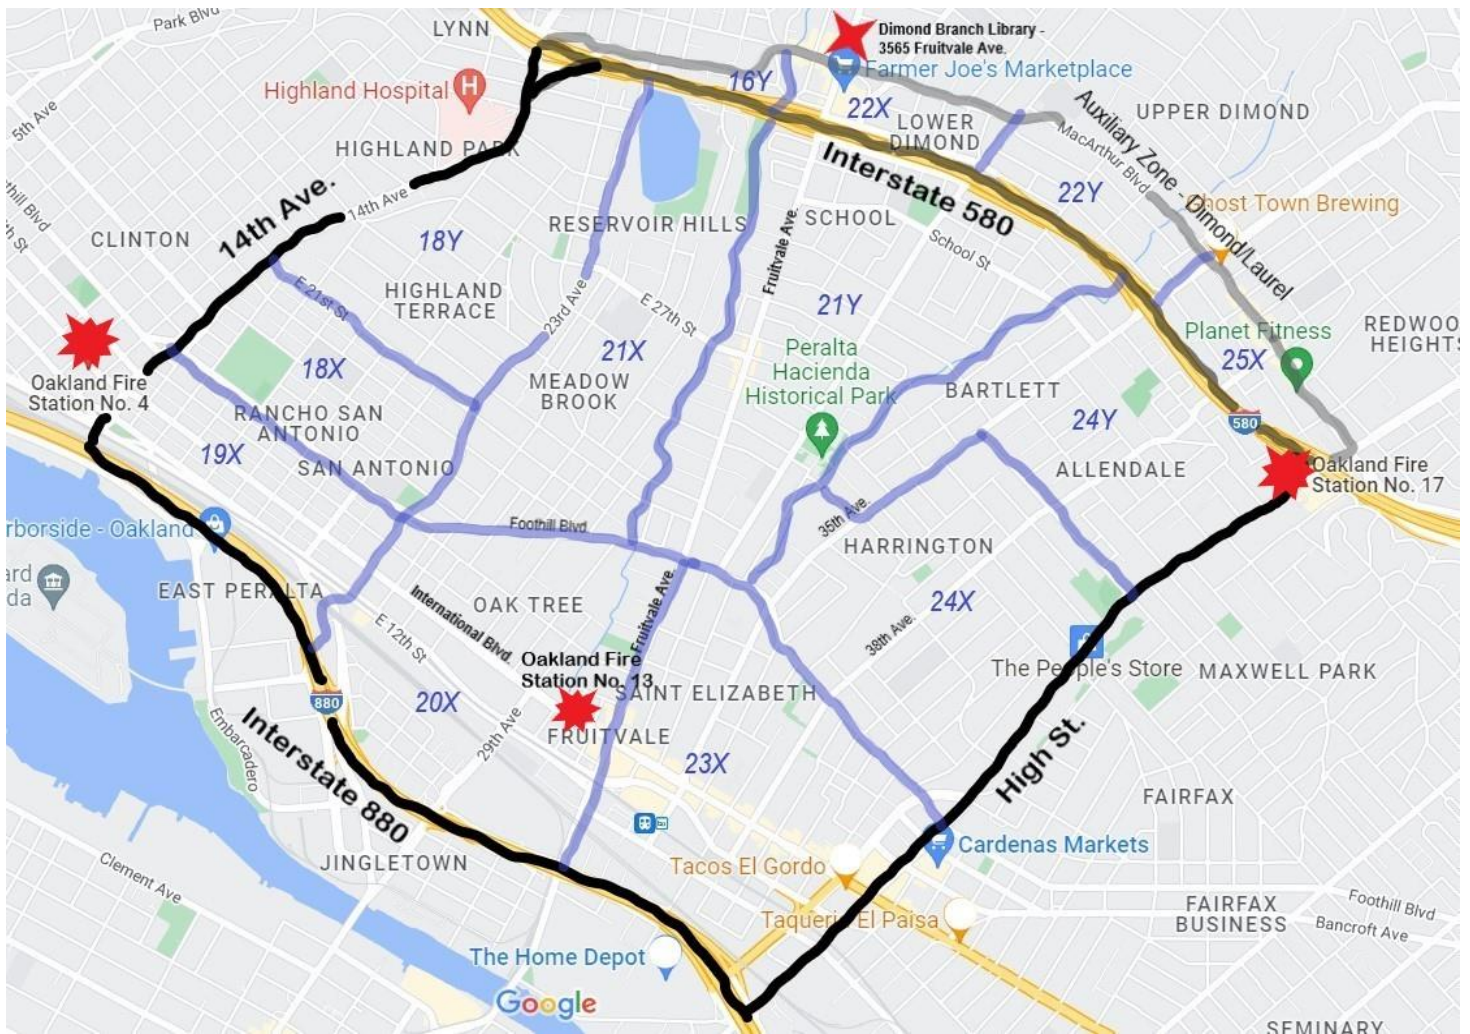

Zone Direct Social Service Office - Alameda County Social Service Office : 8477 Enterprise Way Oakland, Ca 94621 (Enterprise Way & 85th Ave.)

MACRO 4 Zone – Central East Oakland

- Oakland Police Dept. beat numbers & zone outlines are in BLUE -

Zone Direct Fire Dept.'s -

- Fire Station No. 17 : 3344 High St. Oakland, Ca 94619 (High near Courtland Ave.)
- Fire Station No. 23 : 7100 Foothill Blvd. Oakland, Ca 94605 (Foothill near MacArthur merge)
- Fire Station No. 29 : 1016 66th Ave. Oakland, Ca 94621 (66th Ave. Near Lion Way)
- **Fire Station #18: 1700 50th Ave**

Zone Direct Public Libraries -

- Melrose Branch : 4805 Foothill Blvd. Oakland, Ca 94601 (Foothill & 48th Ave.)
- MLK Jr. Branch : 6833 International Blvd. Oakland, Ca 94621 (Int'l Blvd & 69th Ave.)
- Eastmont Branch : 7200 Bancroft Ave. Oakland, Ca 94605 (Bancroft & 73rd Ave.)

Zone Direct Social Service Office – Eastmont Town Center – Self Sufficiency Center : 6955 Foothill Blvd. Oakland, Ca 94603 (Foothill & 73rd Ave.)

MACRO 6 Zone – Central Oakland

- Oakland Police Dept. beat numbers & zone outlines are in BLUE -