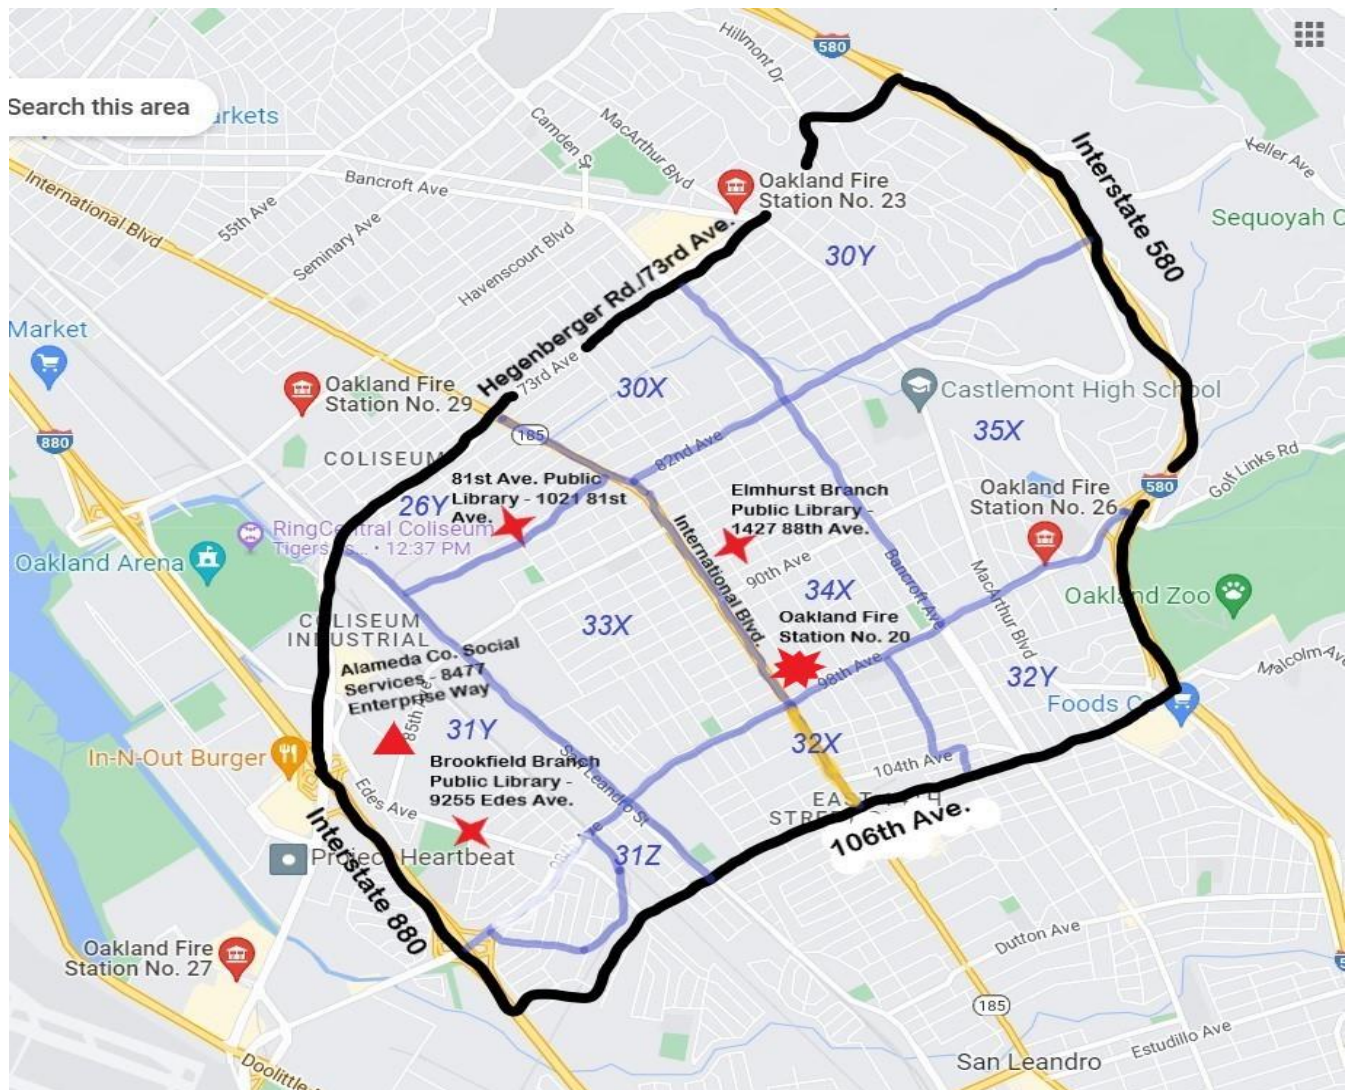

MACRO 2 Zone – Deep East Oakland

- Oakland Police Dept. beat numbers & zone outlines are in BLUE -

Zone Direct Fire Dept.'s -

- Fire Station No. 20 : 1401 98th Ave. Oakland, Ca 94603 (98th Ave. & Int'l Blvd.)
- Fire Station No. 26 : 2611 98th Ave. Oakland, Ca 94603 (98th Ave. & Burr St.)

Zone Adjacent Fire Dept.'s -

- Fire Station No. 23 : 7100 Foothill Blvd. Oakland, Ca 94605 (Foothill near MacArthur merge)
- Fire Station No. 27 : 8501 Pardee Dr. Oakland, Ca 94621 (Pardee & 73rd Ave.)
- Fire Station No. 29 : 1016 66th Ave. Oakland, Ca 94621 (66th Ave. Near Lion Way)

Zone Direct Public Libraries -

- Elmhurst Branch : 1427 88th Ave. Oakland, Ca 94621 (88th Ave & Int'l Blvd.)
- 81st Ave. Branch : 1021 81st Ave. Oakland, Ca 94621 (81st Ave. & Rudsdale St.)
- Brookfield Branch : 9255 Edes Ave. Oakland, Ca 94603 (Edes & Jones Ave.)

Zone Direct Social Service Office - Alameda County Social Service Office : 8477 Enterprise Way Oakland, Ca 94621 (Enterprise Way & 85th Ave.)