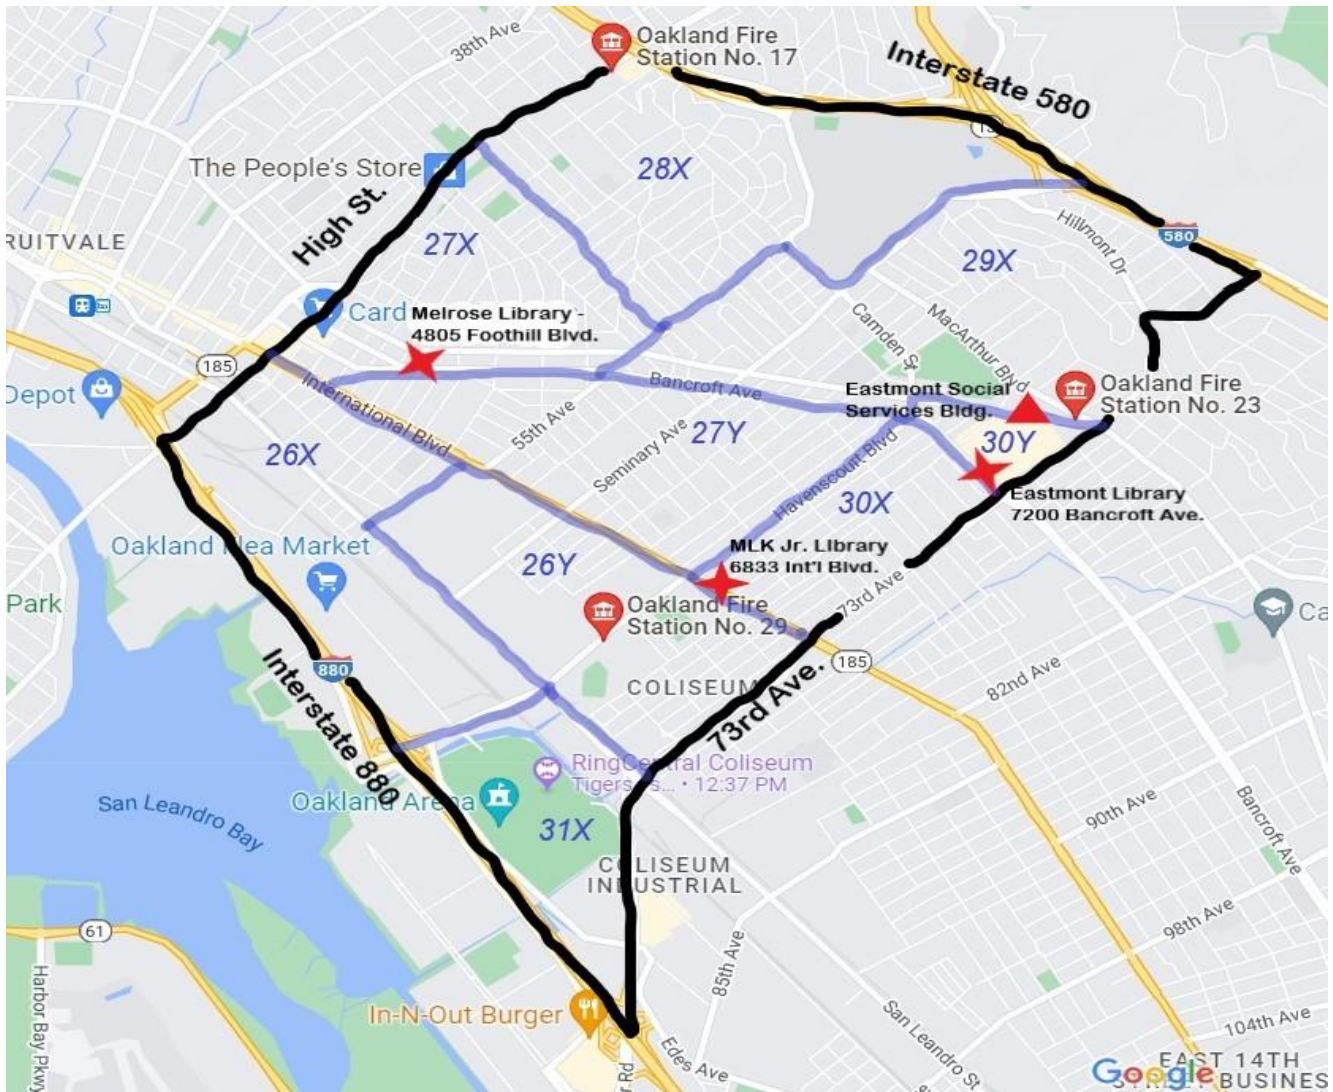

MACRO 4 Zone – Central East Oakland

- Oakland Police Dept. beat numbers & zone outlines are in BLUE -

Zone Direct Fire Dept.'s -

- Fire Station No. 17 : 3344 High St. Oakland, Ca 94619 (High near Courtland Ave.)
- Fire Station No. 23 : 7100 Foothill Blvd. Oakland, Ca 94605 (Foothill near MacArthur merge)
- Fire Station No. 29 : 1016 66th Ave. Oakland, Ca 94621 (66th Ave. Near Lion Way)
- **Fire Station #18: 1700 50th Ave**

Zone Direct Public Libraries -

- Melrose Branch : 4805 Foothill Blvd. Oakland, Ca 94601 (Foothill & 48th Ave.)
- MLK Jr. Branch : 6833 International Blvd. Oakland, Ca 94621 (Int'l Blvd & 69th Ave.)
- Eastmont Branch : 7200 Bancroft Ave. Oakland, Ca 94605 (Bancroft & 73rd Ave.)

Zone Direct Social Service Office – Eastmont Town Center – Self Sufficiency Center : 6955 Foothill Blvd. Oakland, Ca 94603 (Foothill & 73rd Ave.)