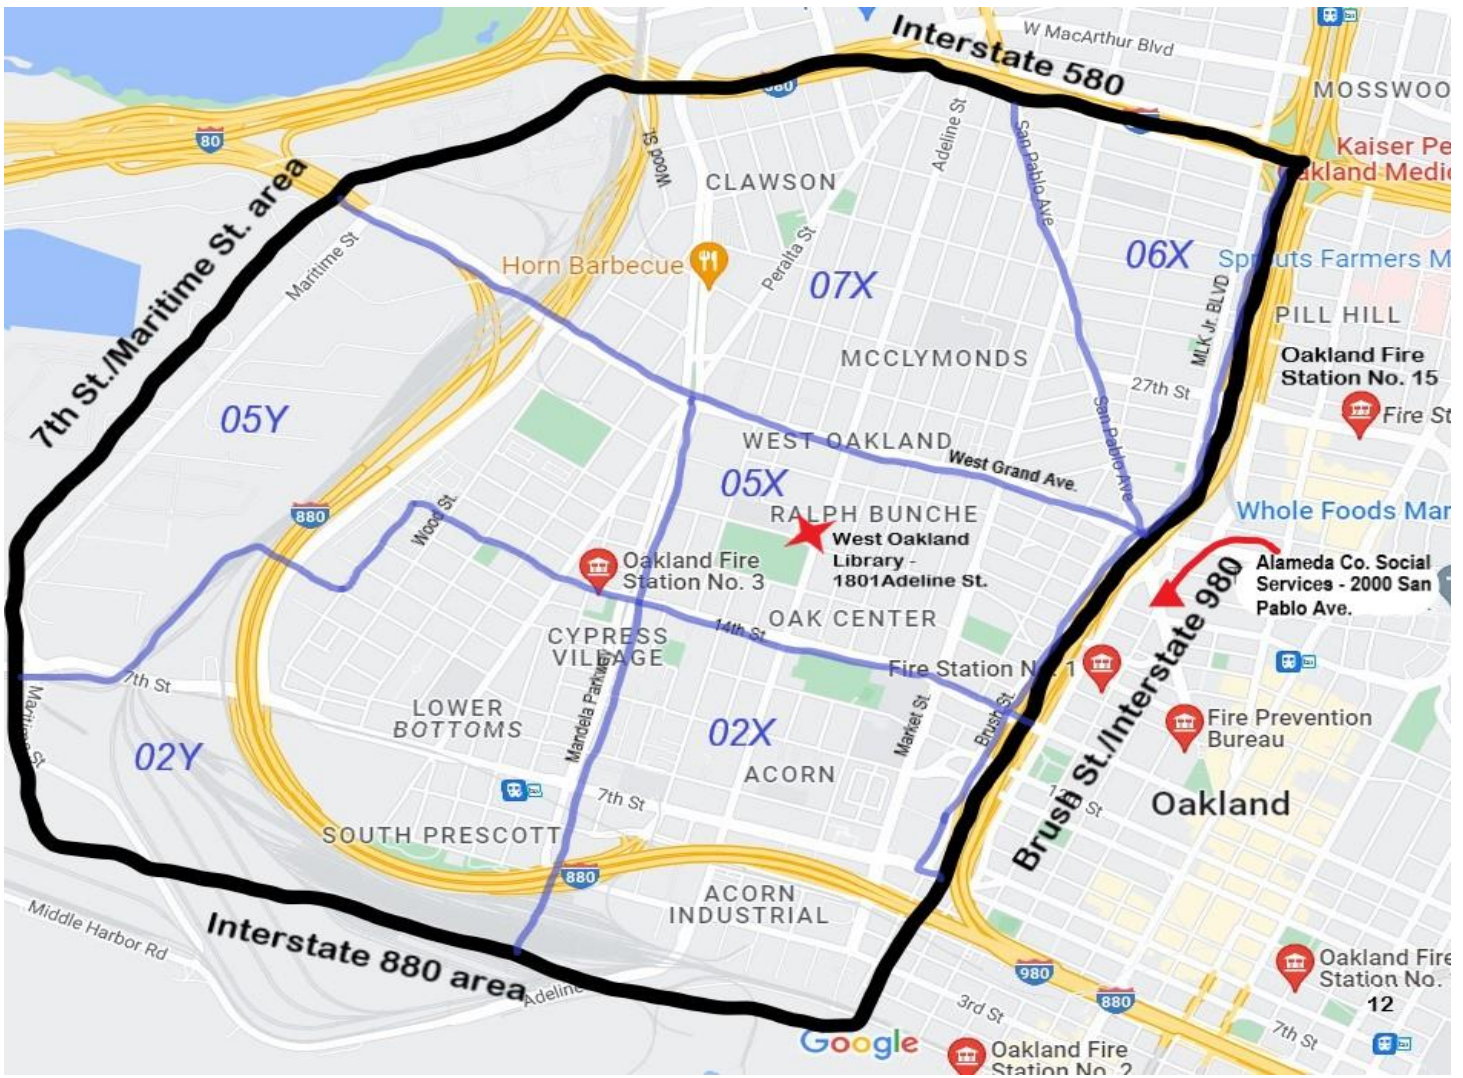

MACRO 3 Zone – West Oakland

- Oakland Police Dept. beat numbers & zone outlines are in BLUE -

Zone Direct Fire Depts. - Fire Station No. 3 : 1445 14th St. Oakland, Ca 94607 (14th St. & Center St.)

- Fire Station # 5: 944 34th St

Zone Adjacent Fire Dept.'s -

- Fire Station No. 1 (Fire Dispatch Location): 1605 Martin Luther King Jr. Way Oakland, Ca 94612 (MLK between 16th St. & 17th St.)
- Fire Station No. 2 : 47 Clay St. Oakland, Ca 94607 (Jack London Square - end of Clay St. across Embarcadero W.)
- Fire Station No. 15 : 455 27th St. Oakland, Ca 94612 (27th St. Between Broadway & Telegraph)

Zone Direct Public Library. - West Oakland Branch : 1801 Adeline St. Oakland, Ca 94607 (Adeline at 18th St.)

Zone Direct Social Service Office – Alameda County Social Services – 2000 San Pablo Ave. Oakland, Ca 94612 (San Pablo Ave. Between 20th St & 21st St.)