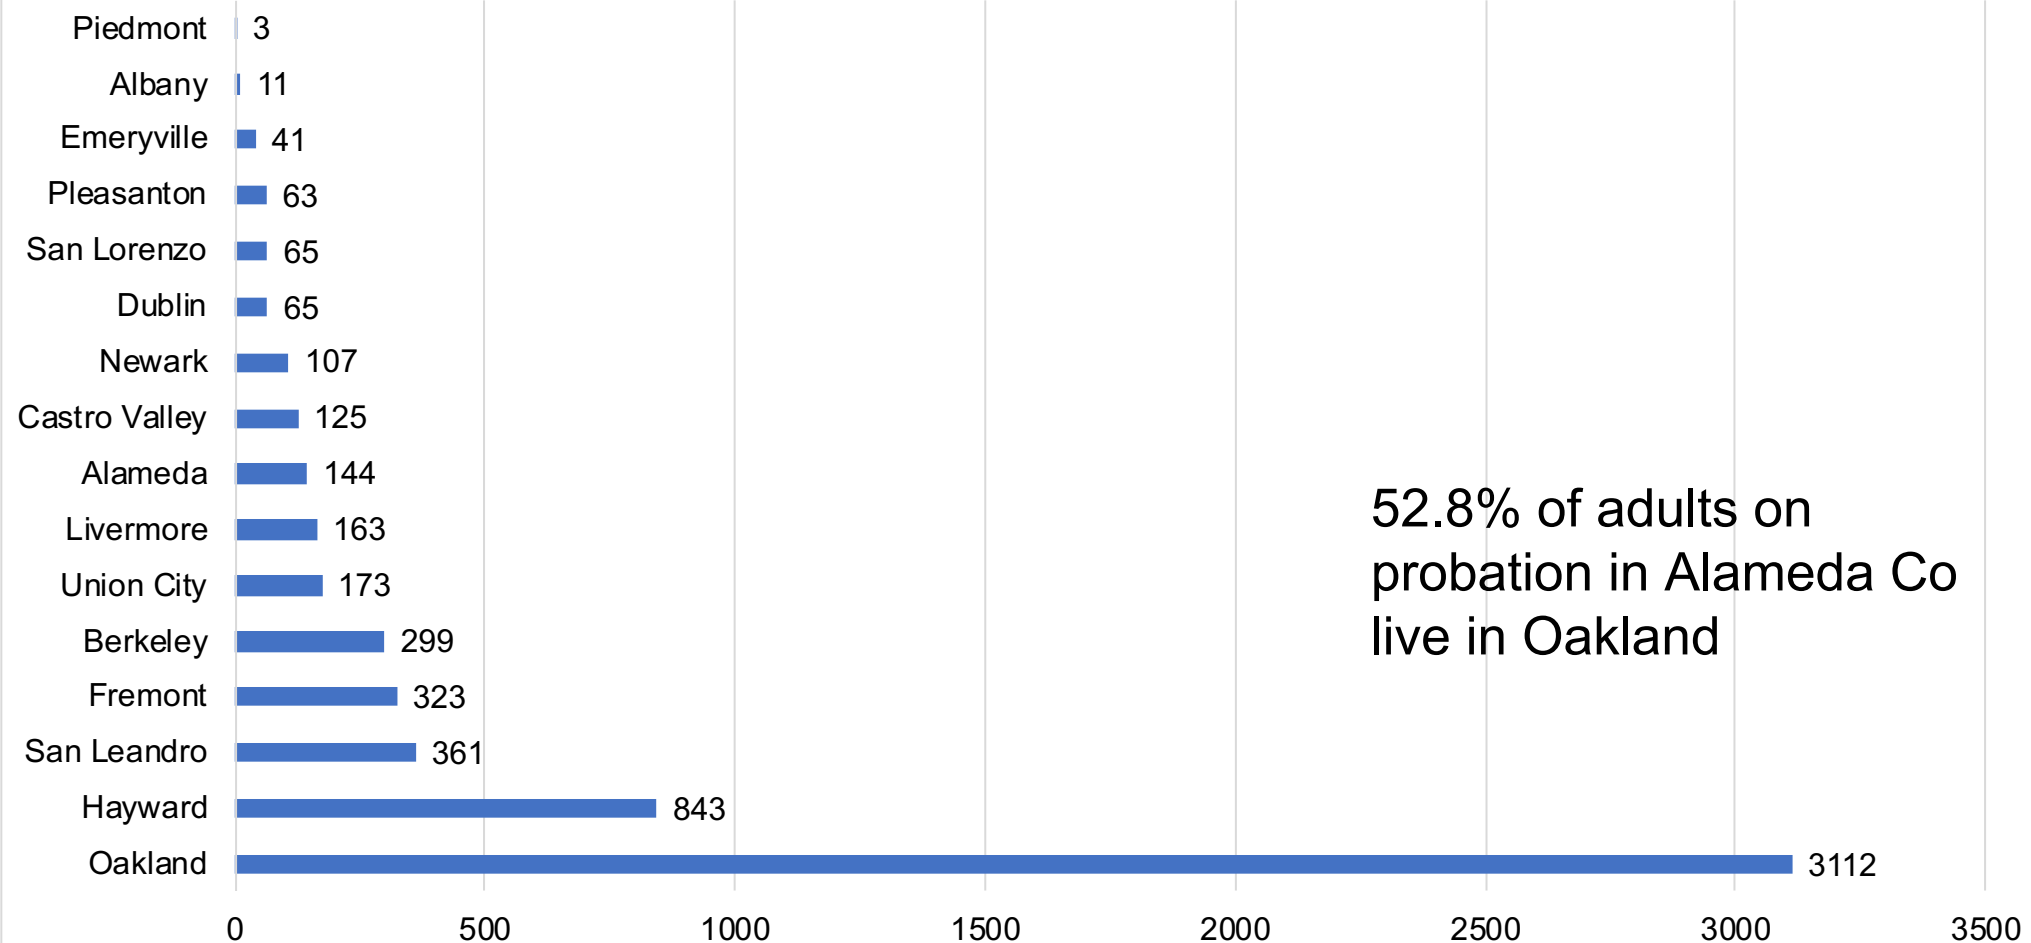

Adult Probationers by City 2020 Q3 YTD

52.8% of adults on probation in Alameda Co live in Oakland